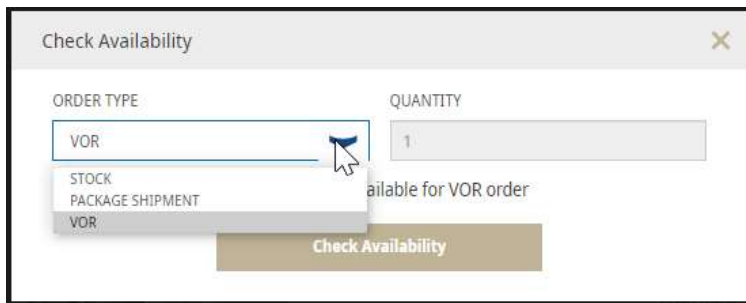

How to check availability 1/2

- Log in to your user account → Go to “My account” → Enter the desired article number or the title of the article
- Then click on the items you want to check → “Check availability”.

- Select the order type
- Then press "Check availability"

How to check availability 2/2

Check Availability ✕

K003800 is not available

QUANTITY	ESTIMATED DELIVERY DATE
1	Open

- Now you can see when the product will be delivered