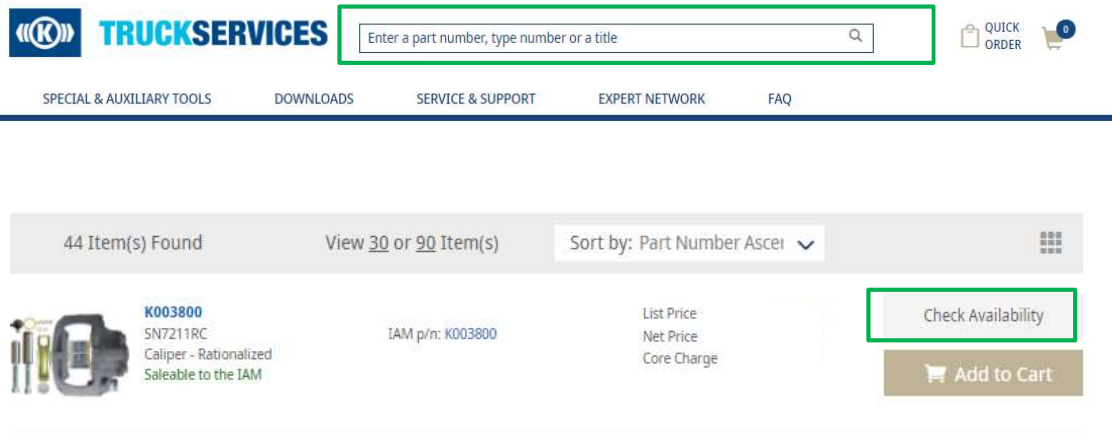

How to check availability 1/2

- Log in to your user account → Go to “My account” → Enter the desired article number or the title of the article
- Then click on the items you want to check → “Check availability”.

- Select the order type
- Then press "Check availability"

How to check availability 2/2

Check Availability ✕

K003800 is not available

QUANTITY	ESTIMATED DELIVERY DATE
1	Open

- Now you can see when the product will be delivered