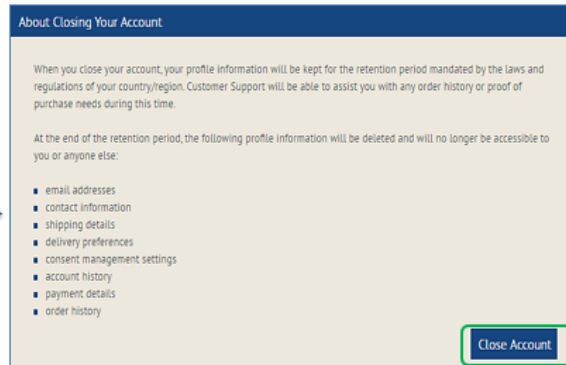

# How to close my account

- Visit [www.mytruckservices.knorr-bremse.com](http://www.mytruckservices.knorr-bremse.com) and sign into your account
- Go to **'My Account'** from the top right of the page after logging in