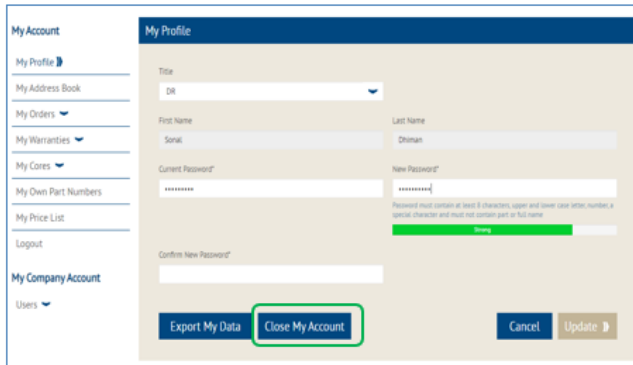

# How to close my account

- Visit [www.mytruckservices.knorr-bremse.com](http://www.mytruckservices.knorr-bremse.com) and sign into your account
- Go to **'My Account'** from the top right of the page after logging in

- The left panel shows navigation options to make changes to 'My Profile'
- The "Close My Account" button will redirect users to a new page with details on closing your account. Customers wishing to close their account must click the button on the second page.